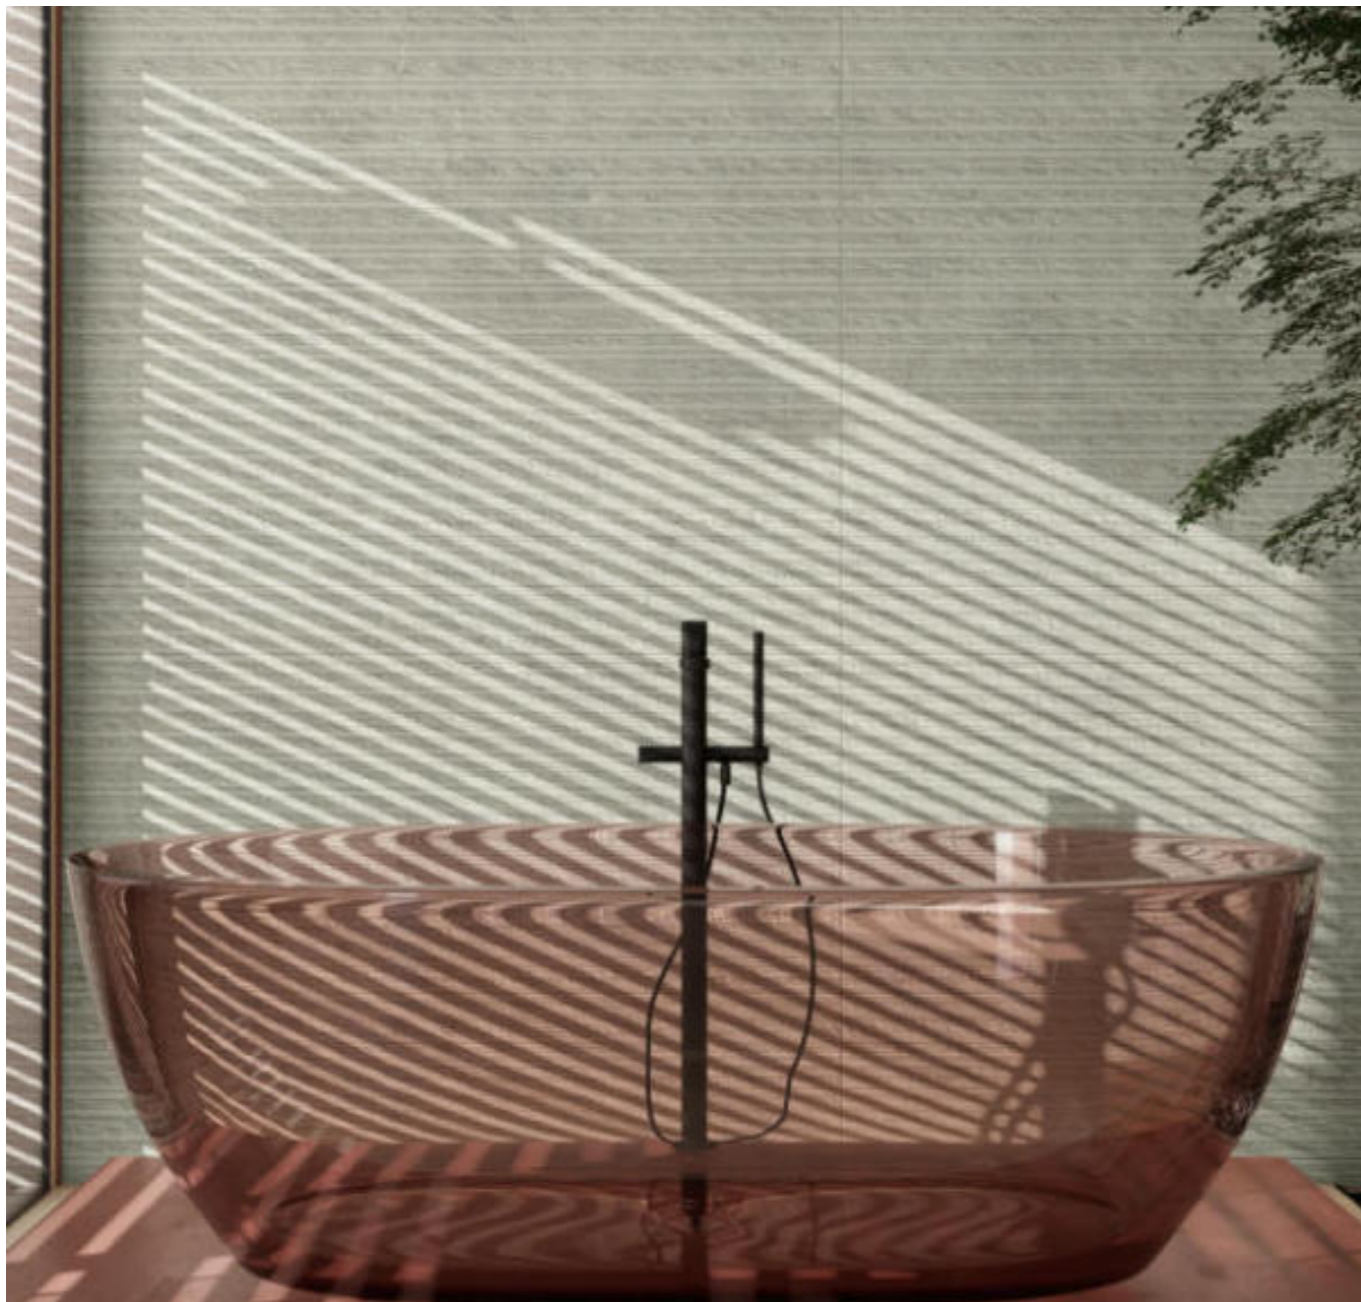

# *Nature as his muse*

The soul of Grano lies in its full-body colored finish, where each of its five tones evokes the richness and depth of the earth, capturing textures and nuances that transform any space into a haven of serenity and style. With Grano, each tile not only covers a space but fills it with life and meaning, reflecting the essence of those who inhabit it.

# ***Beauty beneath your feet.***

The cardoso series turns everyday surfaces into expressions of elegance. with its refined grano texture and stone-inspired tones, each tile brings natural charm and visual richness to your floors. this is beauty you walk on — understated, durable, and effortlessly stylish. whether in soft beige or bold black.

***Limitless  
bianco***

---

60x120cm  
Grano surface  
Endless  
8.5mm thickness

***Limitless crema***

*Bathroom area*

# ***Timeless by texture.***

The cardoso series finds its enduring appeal in the natural texture of stone, brought to life through the soft sophistication of the grano surface. each tile is crafted to transcend trends — its subtle grain, balanced tones, and organic patterns offering a look that feels both current and classic.